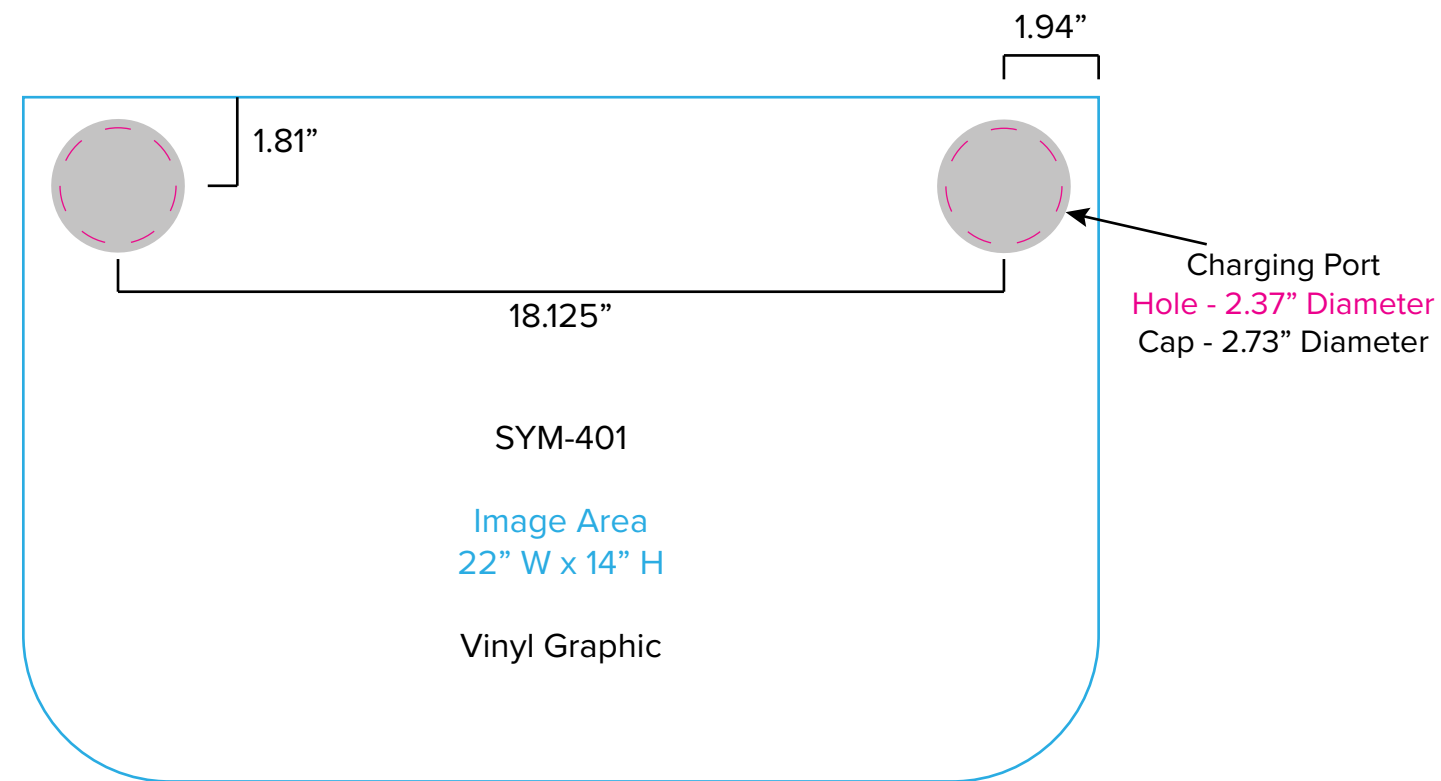

Graphic Template  
10 x 10 Inline Exhibit  
Backwall with Flat, Rectangular Panels - SEG Graphics

B  
(Suggested Image Placement)

Image/Live Area  
23" W x 23" H max

Direct Print Graphic

Floating Graphic (B) Note:  
Attached to mount with hook and loop.  
Varying shapes can be accommodated  
but must be no larger than 23" x 23".

Graphic Template  
Portable Counter – Vinyl Graphic

NOTE: All Raster Art (jpg, tiff,psd, png, etc.) must be at least 100 dpi at print size.  
Standard kits are often customized. Please check with Customer Service to ensure that this template matches your specific job.

Graphic Template  
Backwall Workstation Countertops – Vinyl Graphic  
Graphics **NOT** included in base price. Please request pricing.

NOTE: All Raster Art (jpg, tiff,psd, png, etc.) must be at least 100 dpi at print size.  
Standard kits are often customized. Please check with Customer Service to ensure that this template matches your specific job.