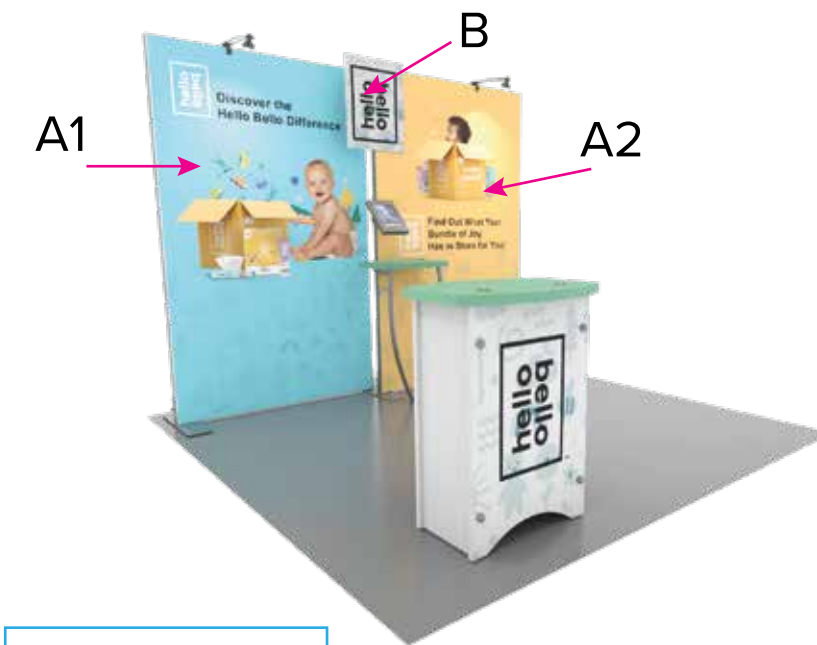

Graphic Template  
10 x 10 Inline Exhibit  
Backwall with Flat, Rectangular Panels - SEG Graphics

B  
(Suggested Image Placement)

Image/Live Area  
23" W x 23" H max

Direct Print Graphic

Floating Graphic (B) Note:  
Attached to mount with hook and loop.  
Varying shapes can be accommodated  
but must be no larger than 23" x 23".

NOTE: All Raster Art (jpg, tiff,psd, png, etc.) must be at least 100 dpi at print size.  
Standard kits are often customized. Please check with Customer Service to ensure that this template matches your specific job.

Graphic Template  
Portable Counter – Vinyl Graphic

NOTE: All Raster Art (jpg, tiff,psd, png, etc.) must be at least 100 dpi at print size.  
Standard kits are often customized. Please check with Customer Service to ensure that this template matches your specific job.

Graphic Template  
Backwall Workstation Countertops – Vinyl Graphic  
Graphics **NOT** included in base price. Please request pricing.

NOTE: All Raster Art (jpg, tiff,psd, png, etc.) must be at least 100 dpi at print size.  
Standard kits are often customized. Please check with Customer Service to ensure that this template matches your specific job.