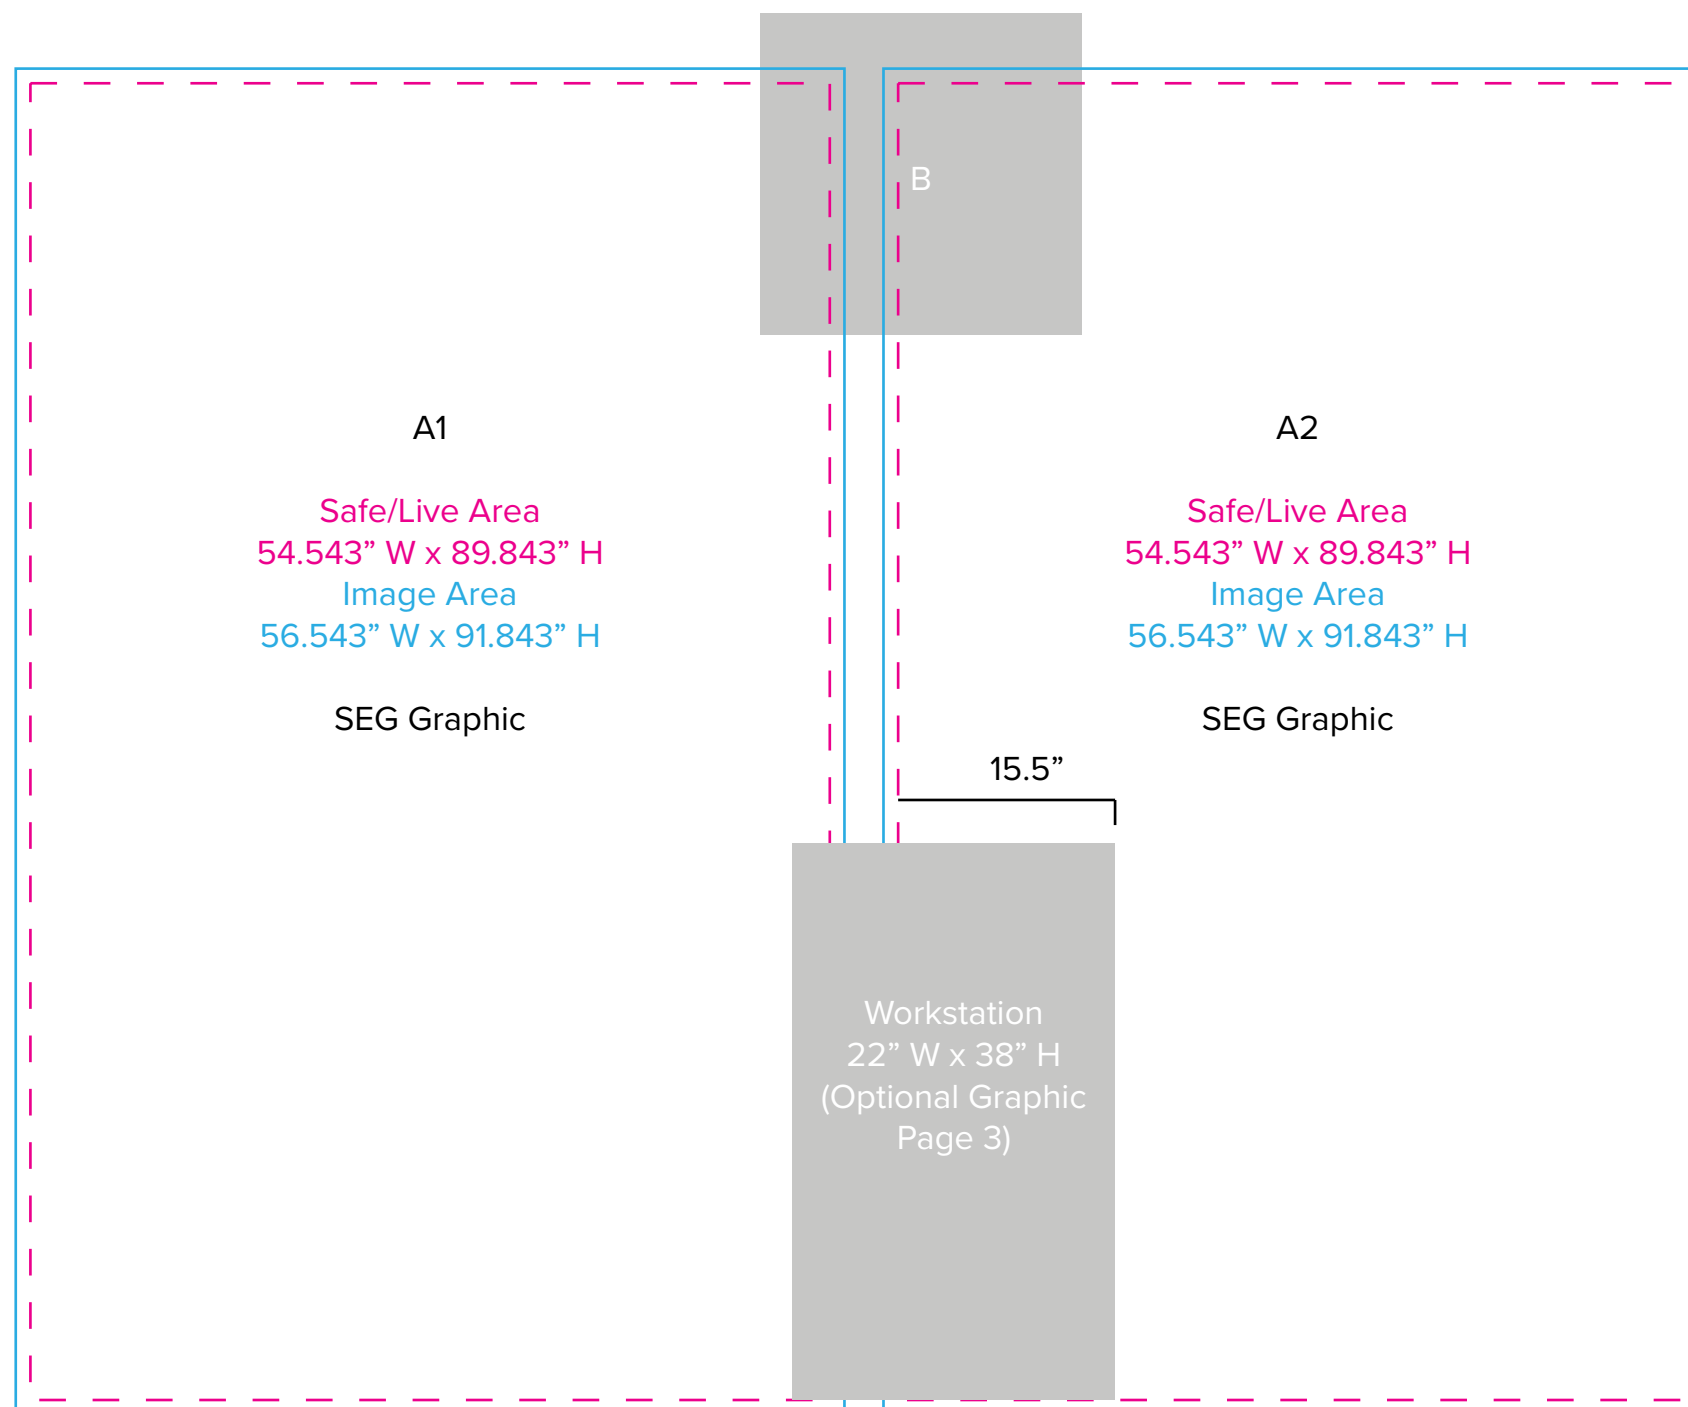

Graphic Template  
10 x 10 Inline Exhibit  
Backwall with Flat, Rectangular Panels - SEG Graphics

B  
(Suggested Image Placement)

Image/Live Area  
23" W x 23" H max

Direct Print Graphic

Floating Graphic (B) Note:  
Attached to mount with hook and loop.  
Varying shapes can be accommodated  
but must be no larger than 23" x 23".

NOTE: All Raster Art (jpg, tiff,psd, png, etc.) must be at least 100 dpi at print size.  
Standard kits are often customized. Please check with Customer Service to ensure that this template matches your specific job.

Graphic Template  
Portable Counter – Vinyl Graphic

NOTE: All Raster Art (jpg, tiff,psd, png, etc.) must be at least 100 dpi at print size.  
Standard kits are often customized. Please check with Customer Service to ensure that this template matches your specific job.

Graphic Template  
Backwall Workstation Countertops – Vinyl Graphic  
Graphics **NOT** included in base price. Please request pricing.

NOTE: All Raster Art (jpg, tiff,psd, png, etc.) must be at least 100 dpi at print size.  
Standard kits are often customized. Please check with Customer Service to ensure that this template matches your specific job.