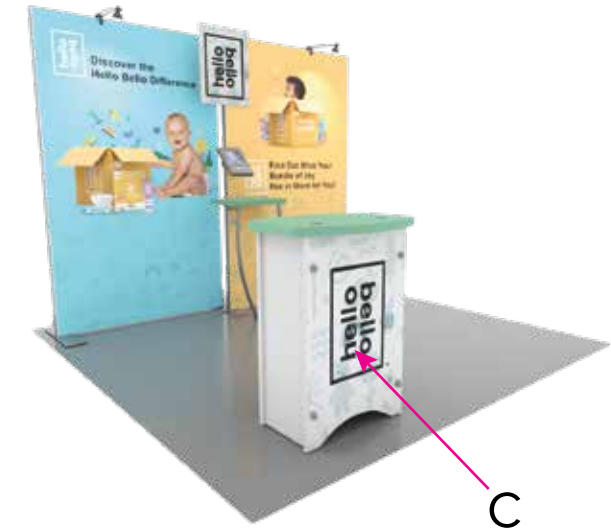

Graphic Template  
10 x 10 Inline Exhibit  
Backwall with Flat, Rectangular Panels - SEG Graphics

B  
(Suggested Image Placement)

Image/Live Area  
23" W x 23" H max

Direct Print Graphic

Floating Graphic (B) Note:  
Attached to mount with hook and loop.  
Varying shapes can be accommodated  
but must be no larger than 23" x 23".

Graphic Template  
Portable Counter – Vinyl Graphic

NOTE: All Raster Art (jpg, tiff,psd, png, etc.) must be at least 100 dpi at print size.  
Standard kits are often customized. Please check with Customer Service to ensure that this template matches your specific job.

Graphic Template  
Backwall Workstation Countertops – Vinyl Graphic  
Graphics **NOT** included in base price. Please request pricing.

NOTE: All Raster Art (jpg, tiff,psd, png, etc.) must be at least 100 dpi at print size.  
Standard kits are often customized. Please check with Customer Service to ensure that this template matches your specific job.