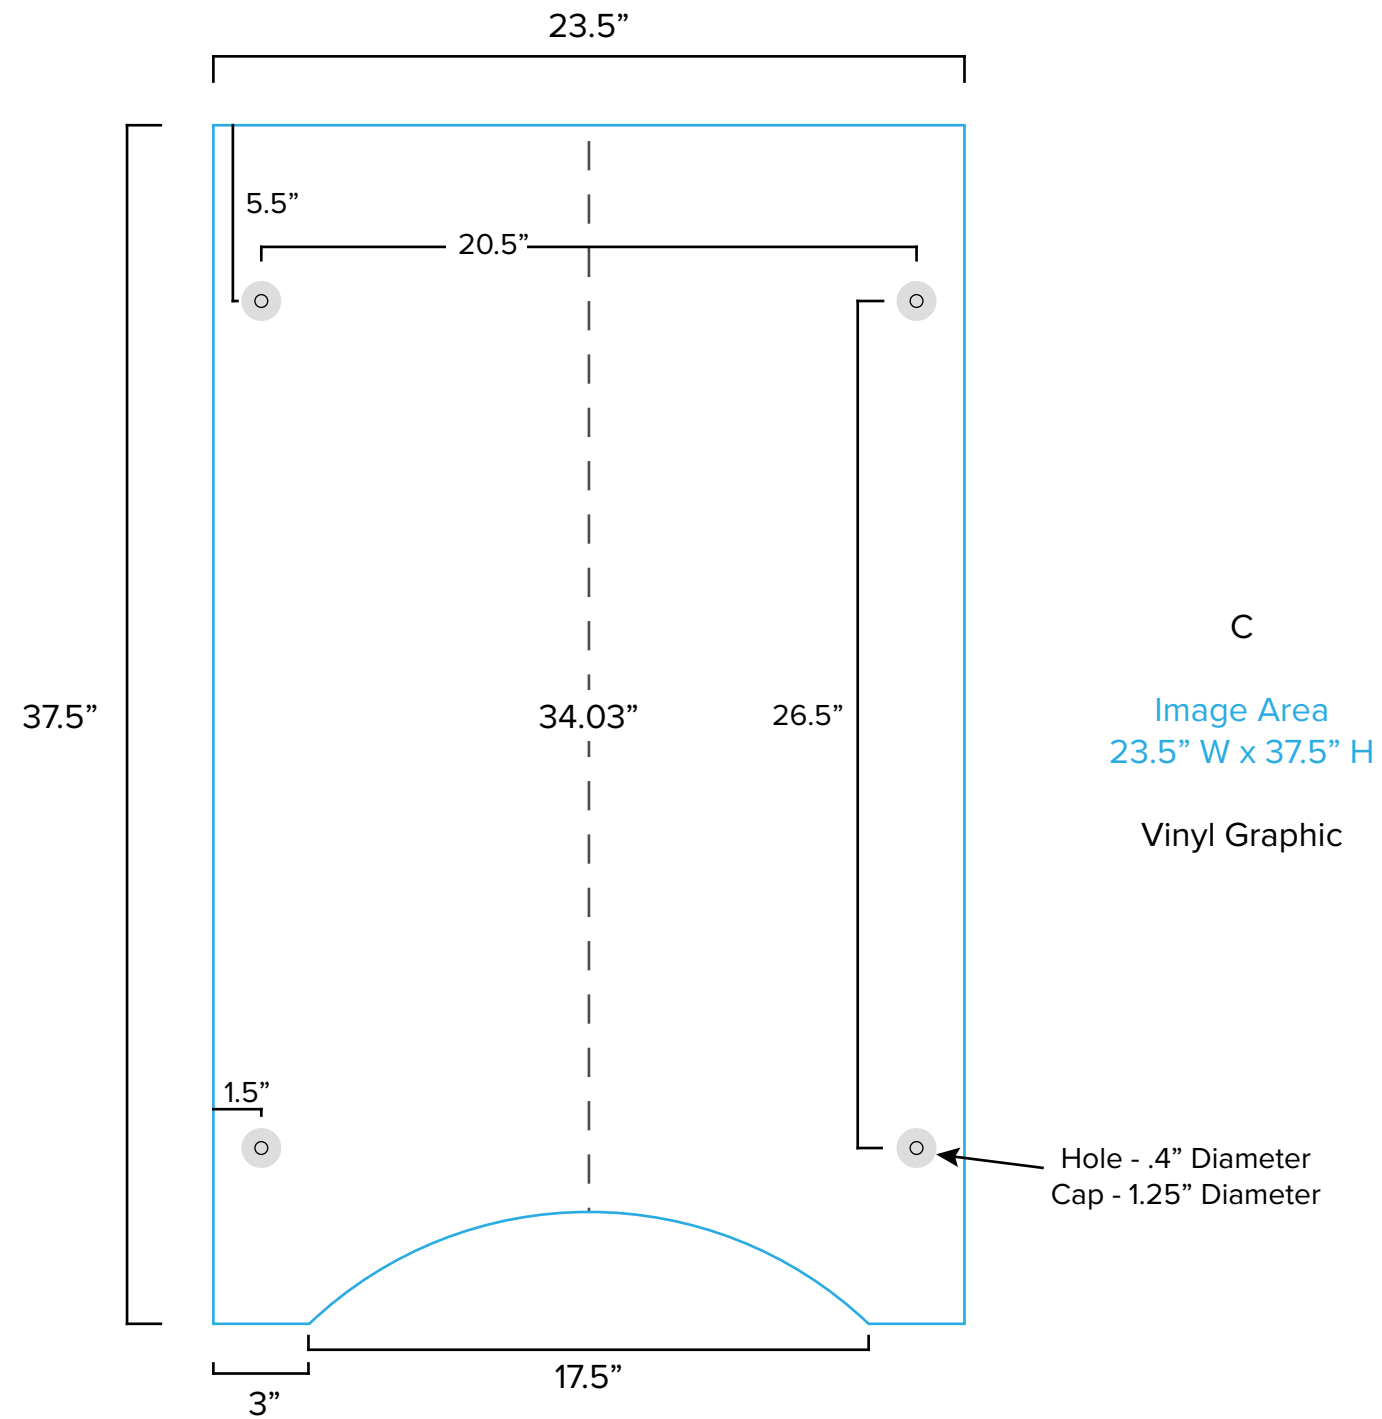

Graphic Template  
10 x 10 Inline Exhibit  
Backwall with Flat, Rectangular Panels - SEG Graphics

B  
(Suggested Image Placement)

Image/Live Area  
23" W x 23" H max

Direct Print Graphic

Floating Graphic (B) Note:  
Attached to mount with hook and loop.  
Varying shapes can be accommodated  
but must be no larger than 23" x 23".

NOTE: All Raster Art (jpg, tiff,psd, png, etc.) must be at least 100 dpi at print size.  
Standard kits are often customized. Please check with Customer Service to ensure that this template matches your specific job.

Graphic Template  
Portable Counter – Vinyl Graphic

NOTE: All Raster Art (jpg, tiff,psd, png, etc.) must be at least 100 dpi at print size.  
Standard kits are often customized. Please check with Customer Service to ensure that this template matches your specific job.

Graphic Template  
Backwall Workstation Countertops – Vinyl Graphic  
Graphics **NOT** included in base price. Please request pricing.

NOTE: All Raster Art (jpg, tiff,psd, png, etc.) must be at least 100 dpi at print size.  
Standard kits are often customized. Please check with Customer Service to ensure that this template matches your specific job.